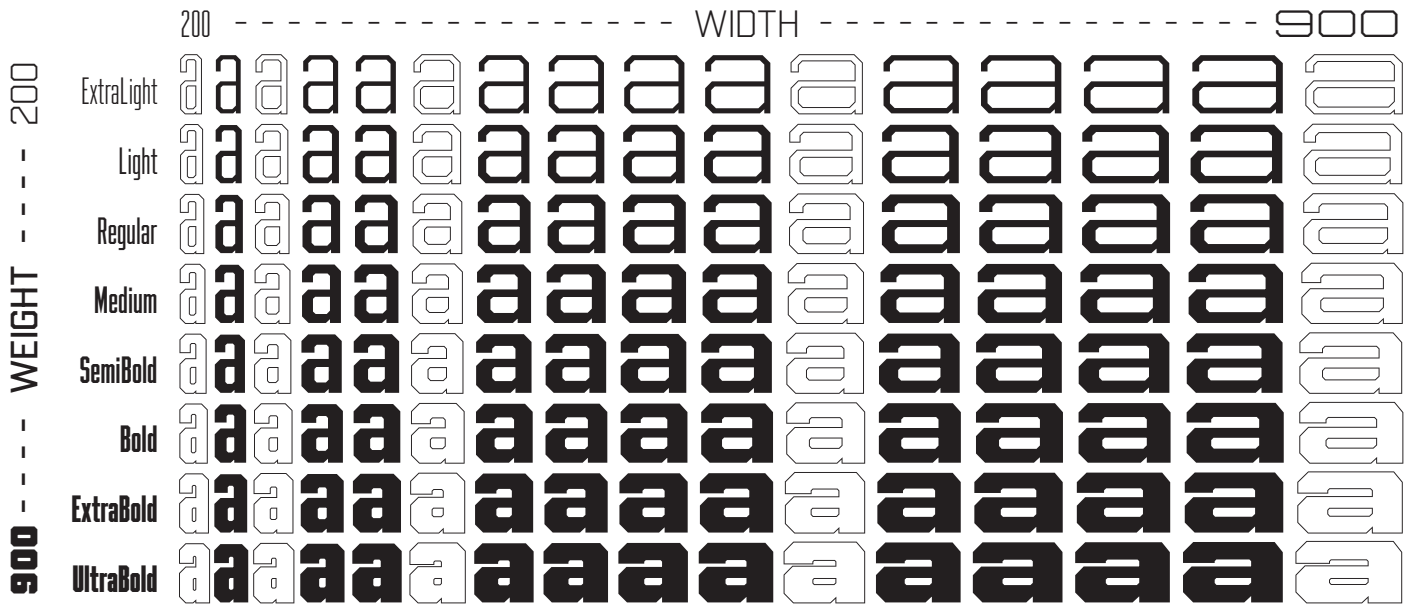

Beachwood X Tall

Pacific Coast Highway *ExtraLight*
ExtraLight Italic
COLDWATER CANYON *Light*
Light Italic
Arroyo Seco Parkway *Regular*
Italic
CRESCENT HEIGHTS *Medium*
Medium Italic
Pasadena Freeway *SemiBold*
SemiBold Italic
BENEDICT CANYON *Bold*
Bold Italic
Topanga Canyon *ExtraBold*
ExtraBold Italic
CAHUENGA PASS *UltraBold*
UltraBold Italic

Beachwood X Wide

Sunset *ExtraLight*
ExtraLight Italic
VERNON *Light*
Light Italic
Fairfax *Regular*
Italic
CULVER *Medium*
Medium Italic
Venice *SemiBold*
SemiBold Italic
MOTOR *Bold*
Bold Italic
Bundy *ExtraBold*
ExtraBold Italic
RODEO *UltraBold*
UltraBold Italic

VARIABLE CONTROLS →

Install the single Variable font file to access any width, weight or italic slant between the presets

This font is named for
BEACHWOOD DRIVE
in Los Angeles, the street which leads up to the famous...